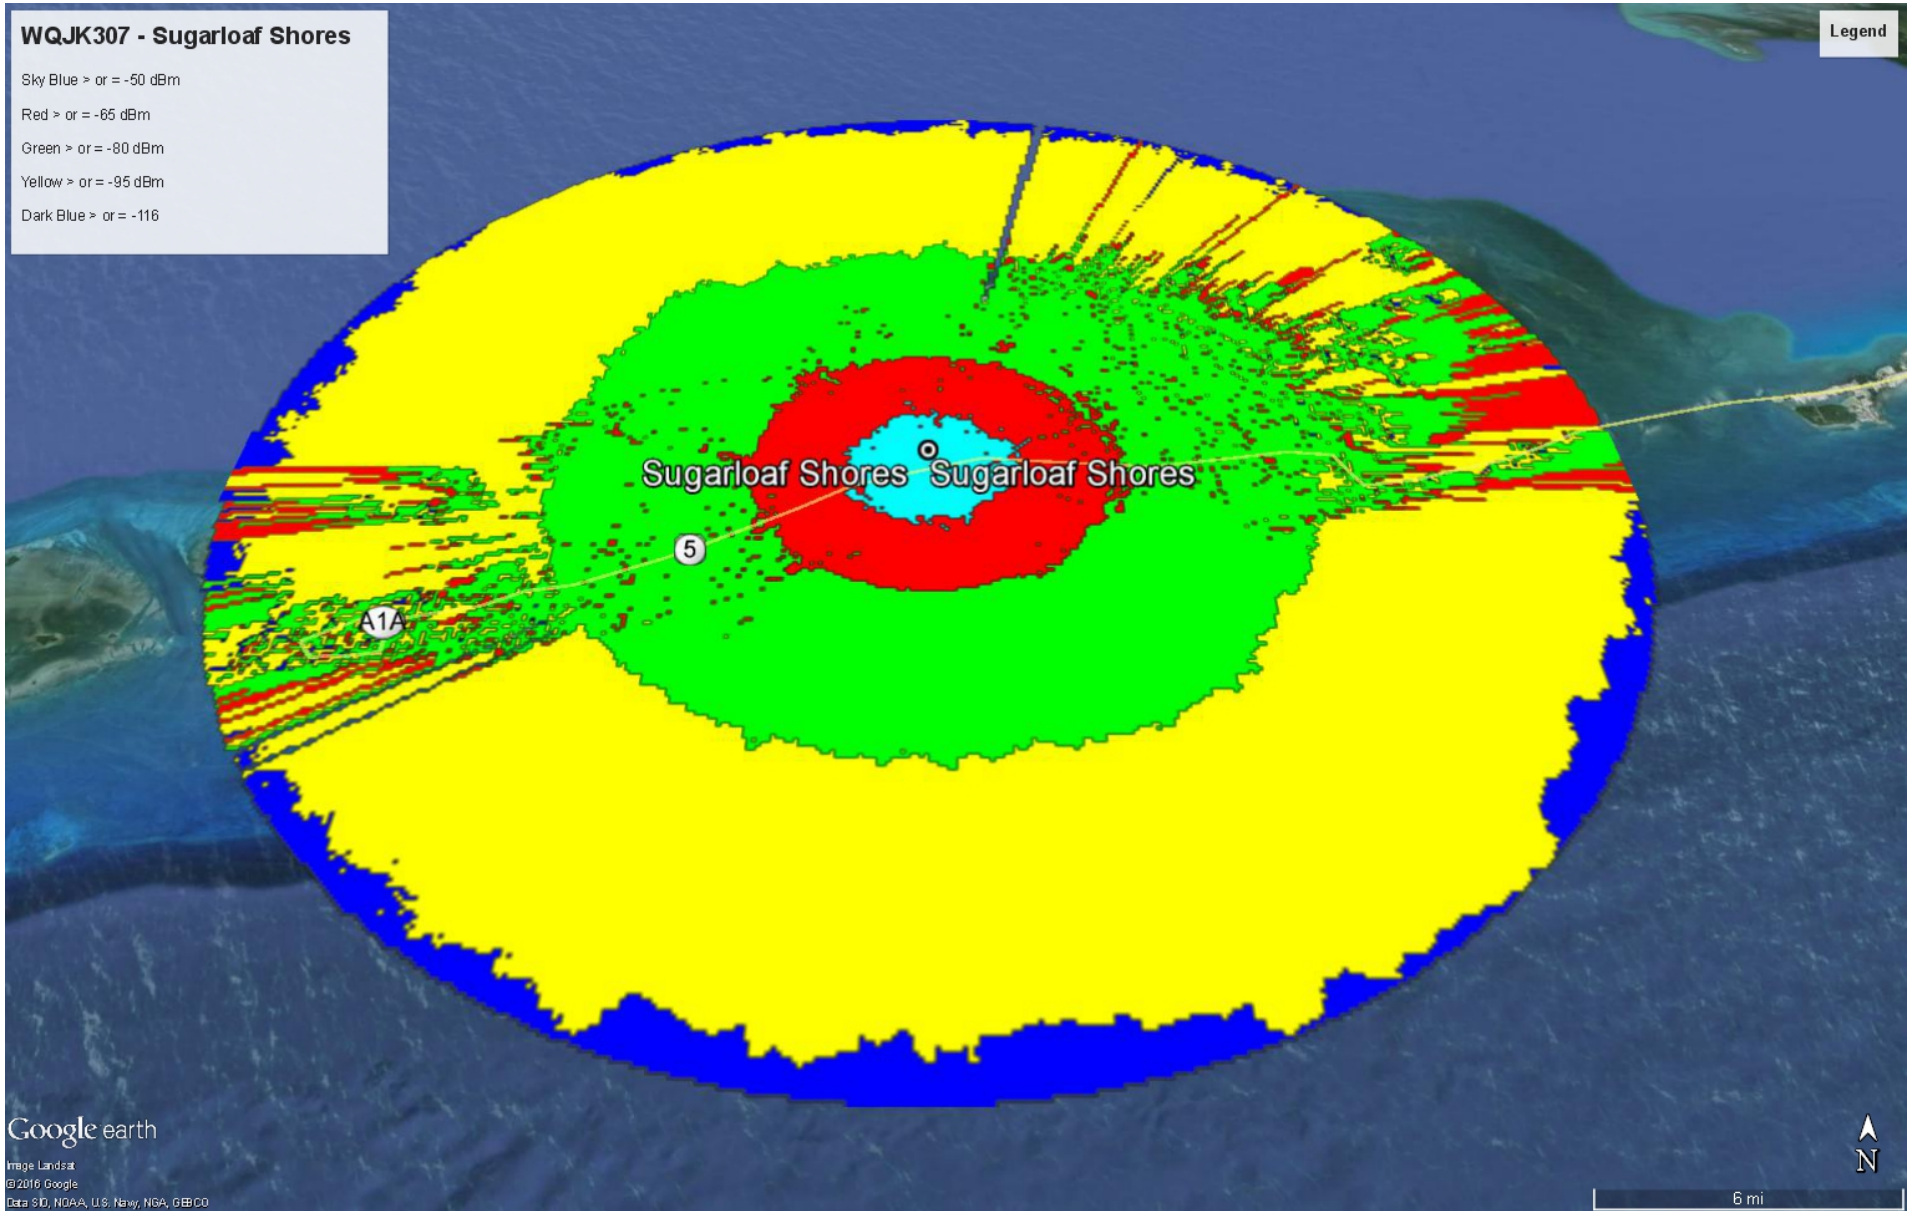

Pathloss

Path design tool for radio links operating in
the frequency range from 30 MHz to 100 GHz

This Certifies That

STEVEN SCIOTTO

has successfully completed the

Pathloss - Version 5.0

training course as prescribed by

- Sky Blue > or = -50 dBm
- Red > or = -65 dBm
- Green > or = -80 dBm
- Yellow > or = -95 dBm
- Dark Blue > or = -116

Legend

Google earth

Image Landsat
© 2016 Google
Data SIO, NOAA, U.S. Navy, NGA, GEBCO

6 mi